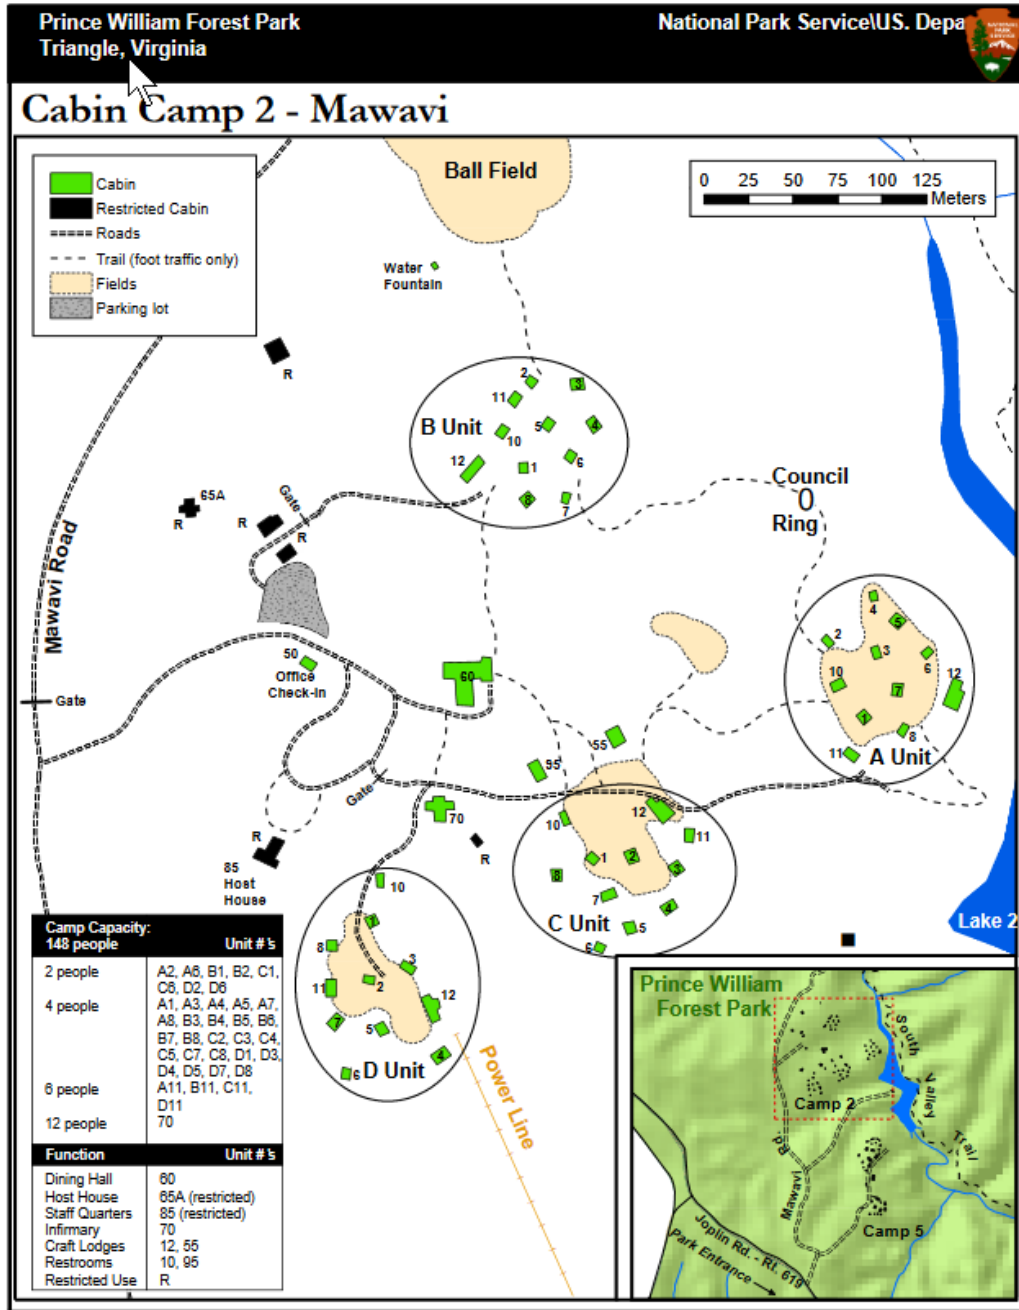

From North or South I-95:

For GPS destination use: 17175 Mawavi Rd, Triangle, VA 22172

1. Take Exit 150 from I-95 North or South
2. Merge onto VA-619W/Joplin Road toward Prince William Forest Park for approximately 4.5 miles (passing both the Park's main and the Park Headquarters entrances)
3. Turn right onto Mawavi Road (sign should indicate Cabin Camps 2 and 5)

4. After 1/4 mile, follow the left fork of the road and go into Cabin Camp 2

5. Check-in will be in the Dining Hall, which is at the end of the road.

If you come to a toll-booth for the park, you took the wrong entrance. Do not use Scenic Drive or Turkey Run Rd, which might lead you to a closed-off dirt road.

# Directions to the 28<sup>th</sup> Chesapeake Men's Gathering, September 14-16 2018 (cnt'd)

A note about traffic:

Travelers on Interstate 95 experience heavy traffic volumes during the following travel times. Please plan your visit accordingly and listen to local radio stations for traffic updates.

7:00 a.m. - 9:00 a.m. - Northbound I-95, Mon-Fri.

3:00 p.m. - 7:00 p.m. - Southbound I-95, Mon-Fri.

Produced by PRWI Resource Management Division

June 2006